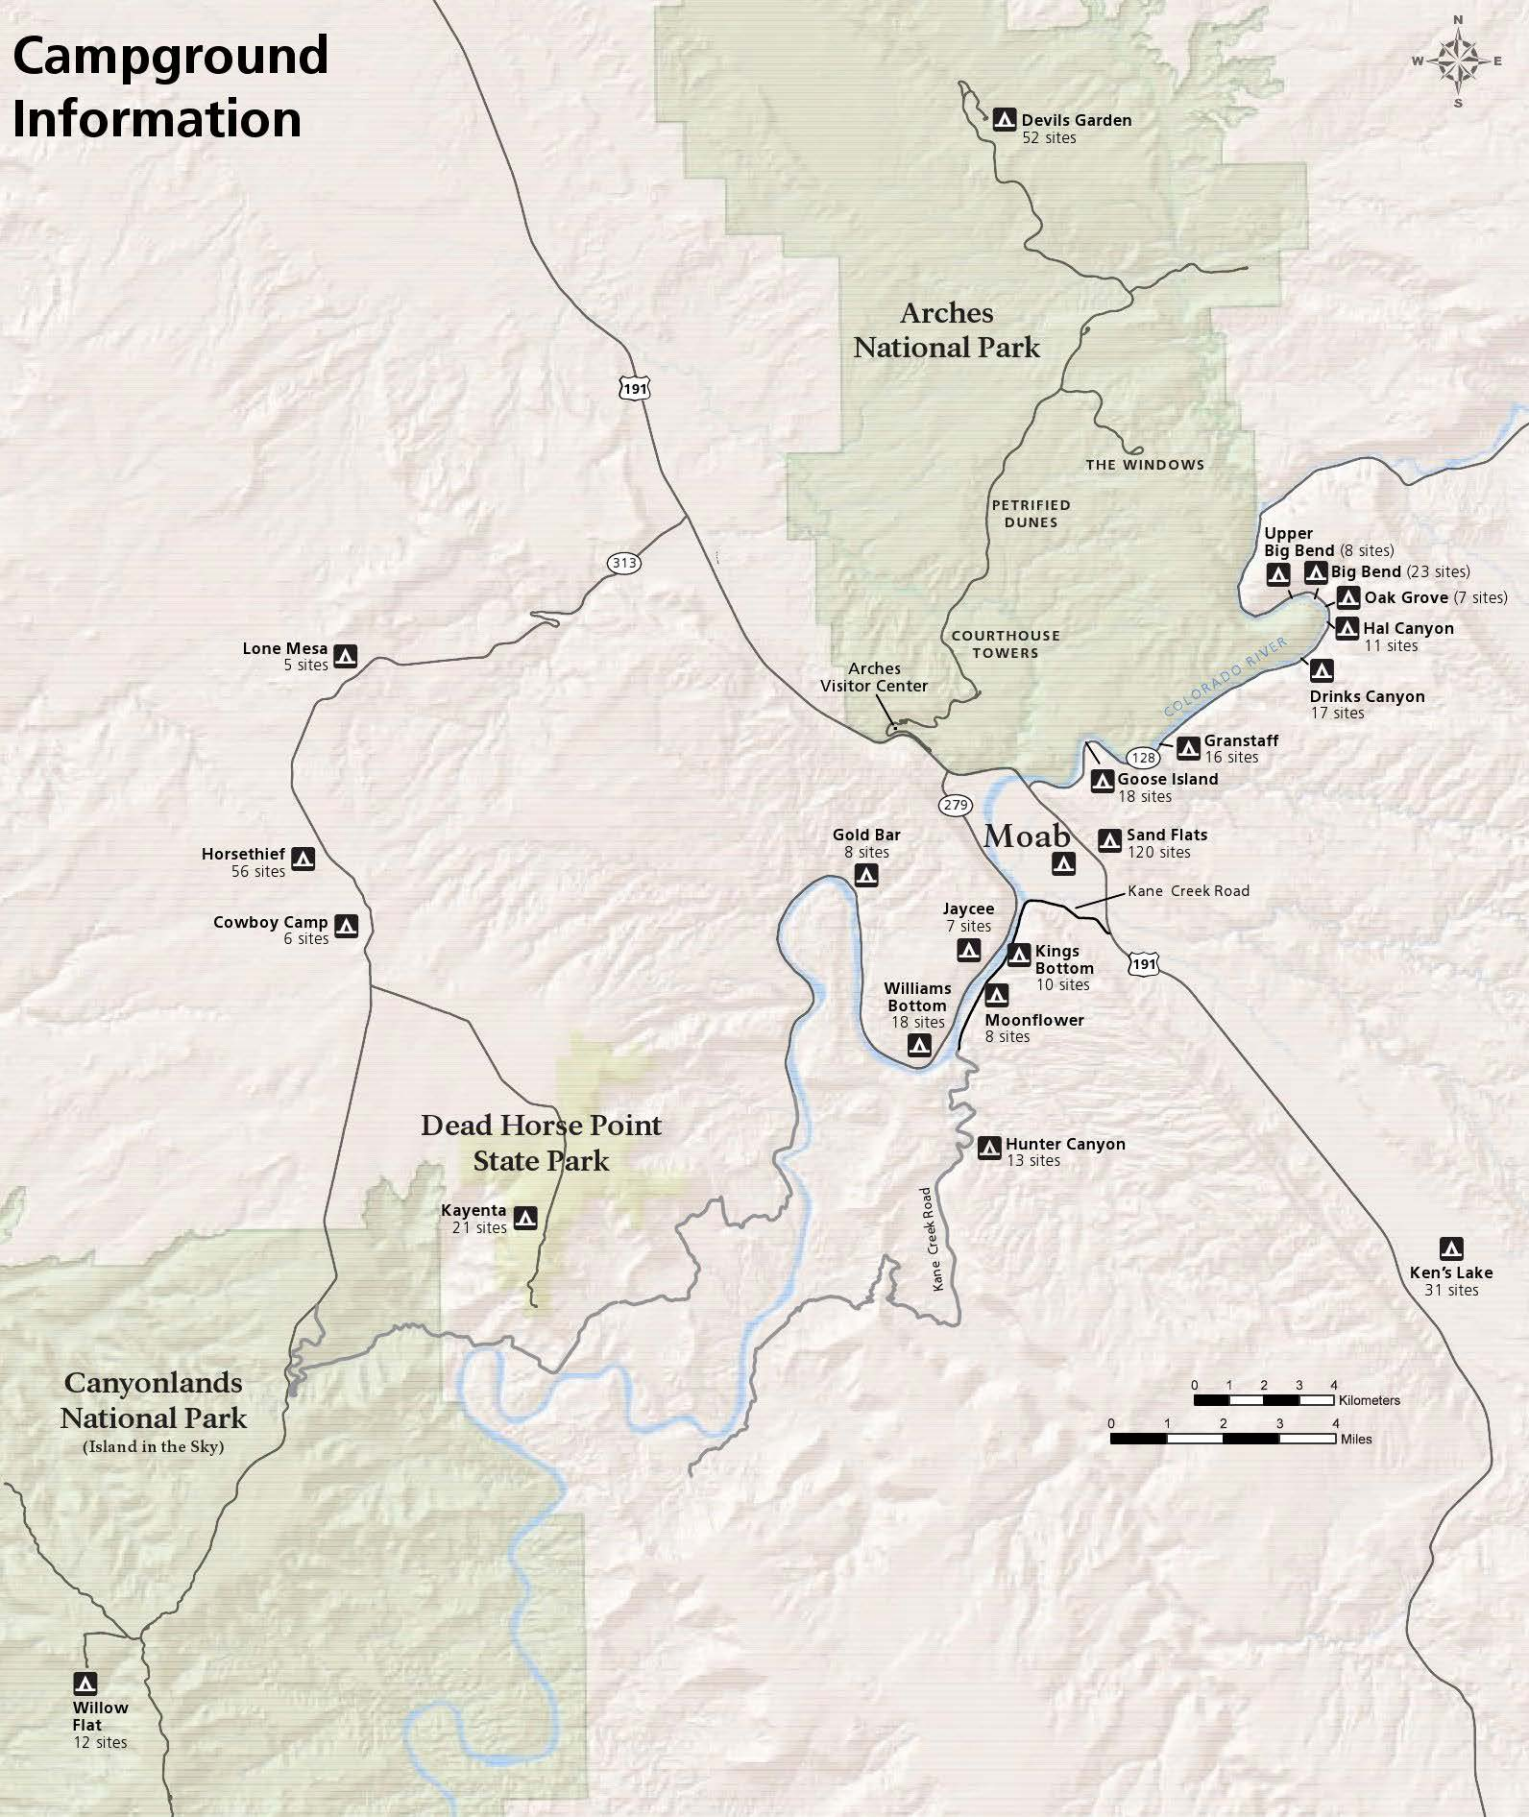

Campground Information

Devils Garden
52 sites

Arches National Park

THE WINDOWS

PETRIFIED DUNES

COURTHOUSE TOWERS

Arches Visitor Center

Upper Big Bend (8 sites)

Big Bend (23 sites)

Oak Grove (7 sites)

Hal Canyon
11 sites

Drinks Canyon
17 sites

Granstaff
16 sites

Goose Island
18 sites

Gold Bar
8 sites

Moab

Sand Flats
120 sites

Lone Mesa
5 sites

Horsethief
56 sites

Cowboy Camp
6 sites

Jaycee
7 sites

Williams Bottom
18 sites

Kings Bottom
10 sites

Moonflower
8 sites

Dead Horse Point State Park

Kayenta
21 sites

Hunter Canyon
13 sites

Ken's Lake
31 sites

Canyonlands National Park
(Island in the Sky)

Willow Flat
12 sites