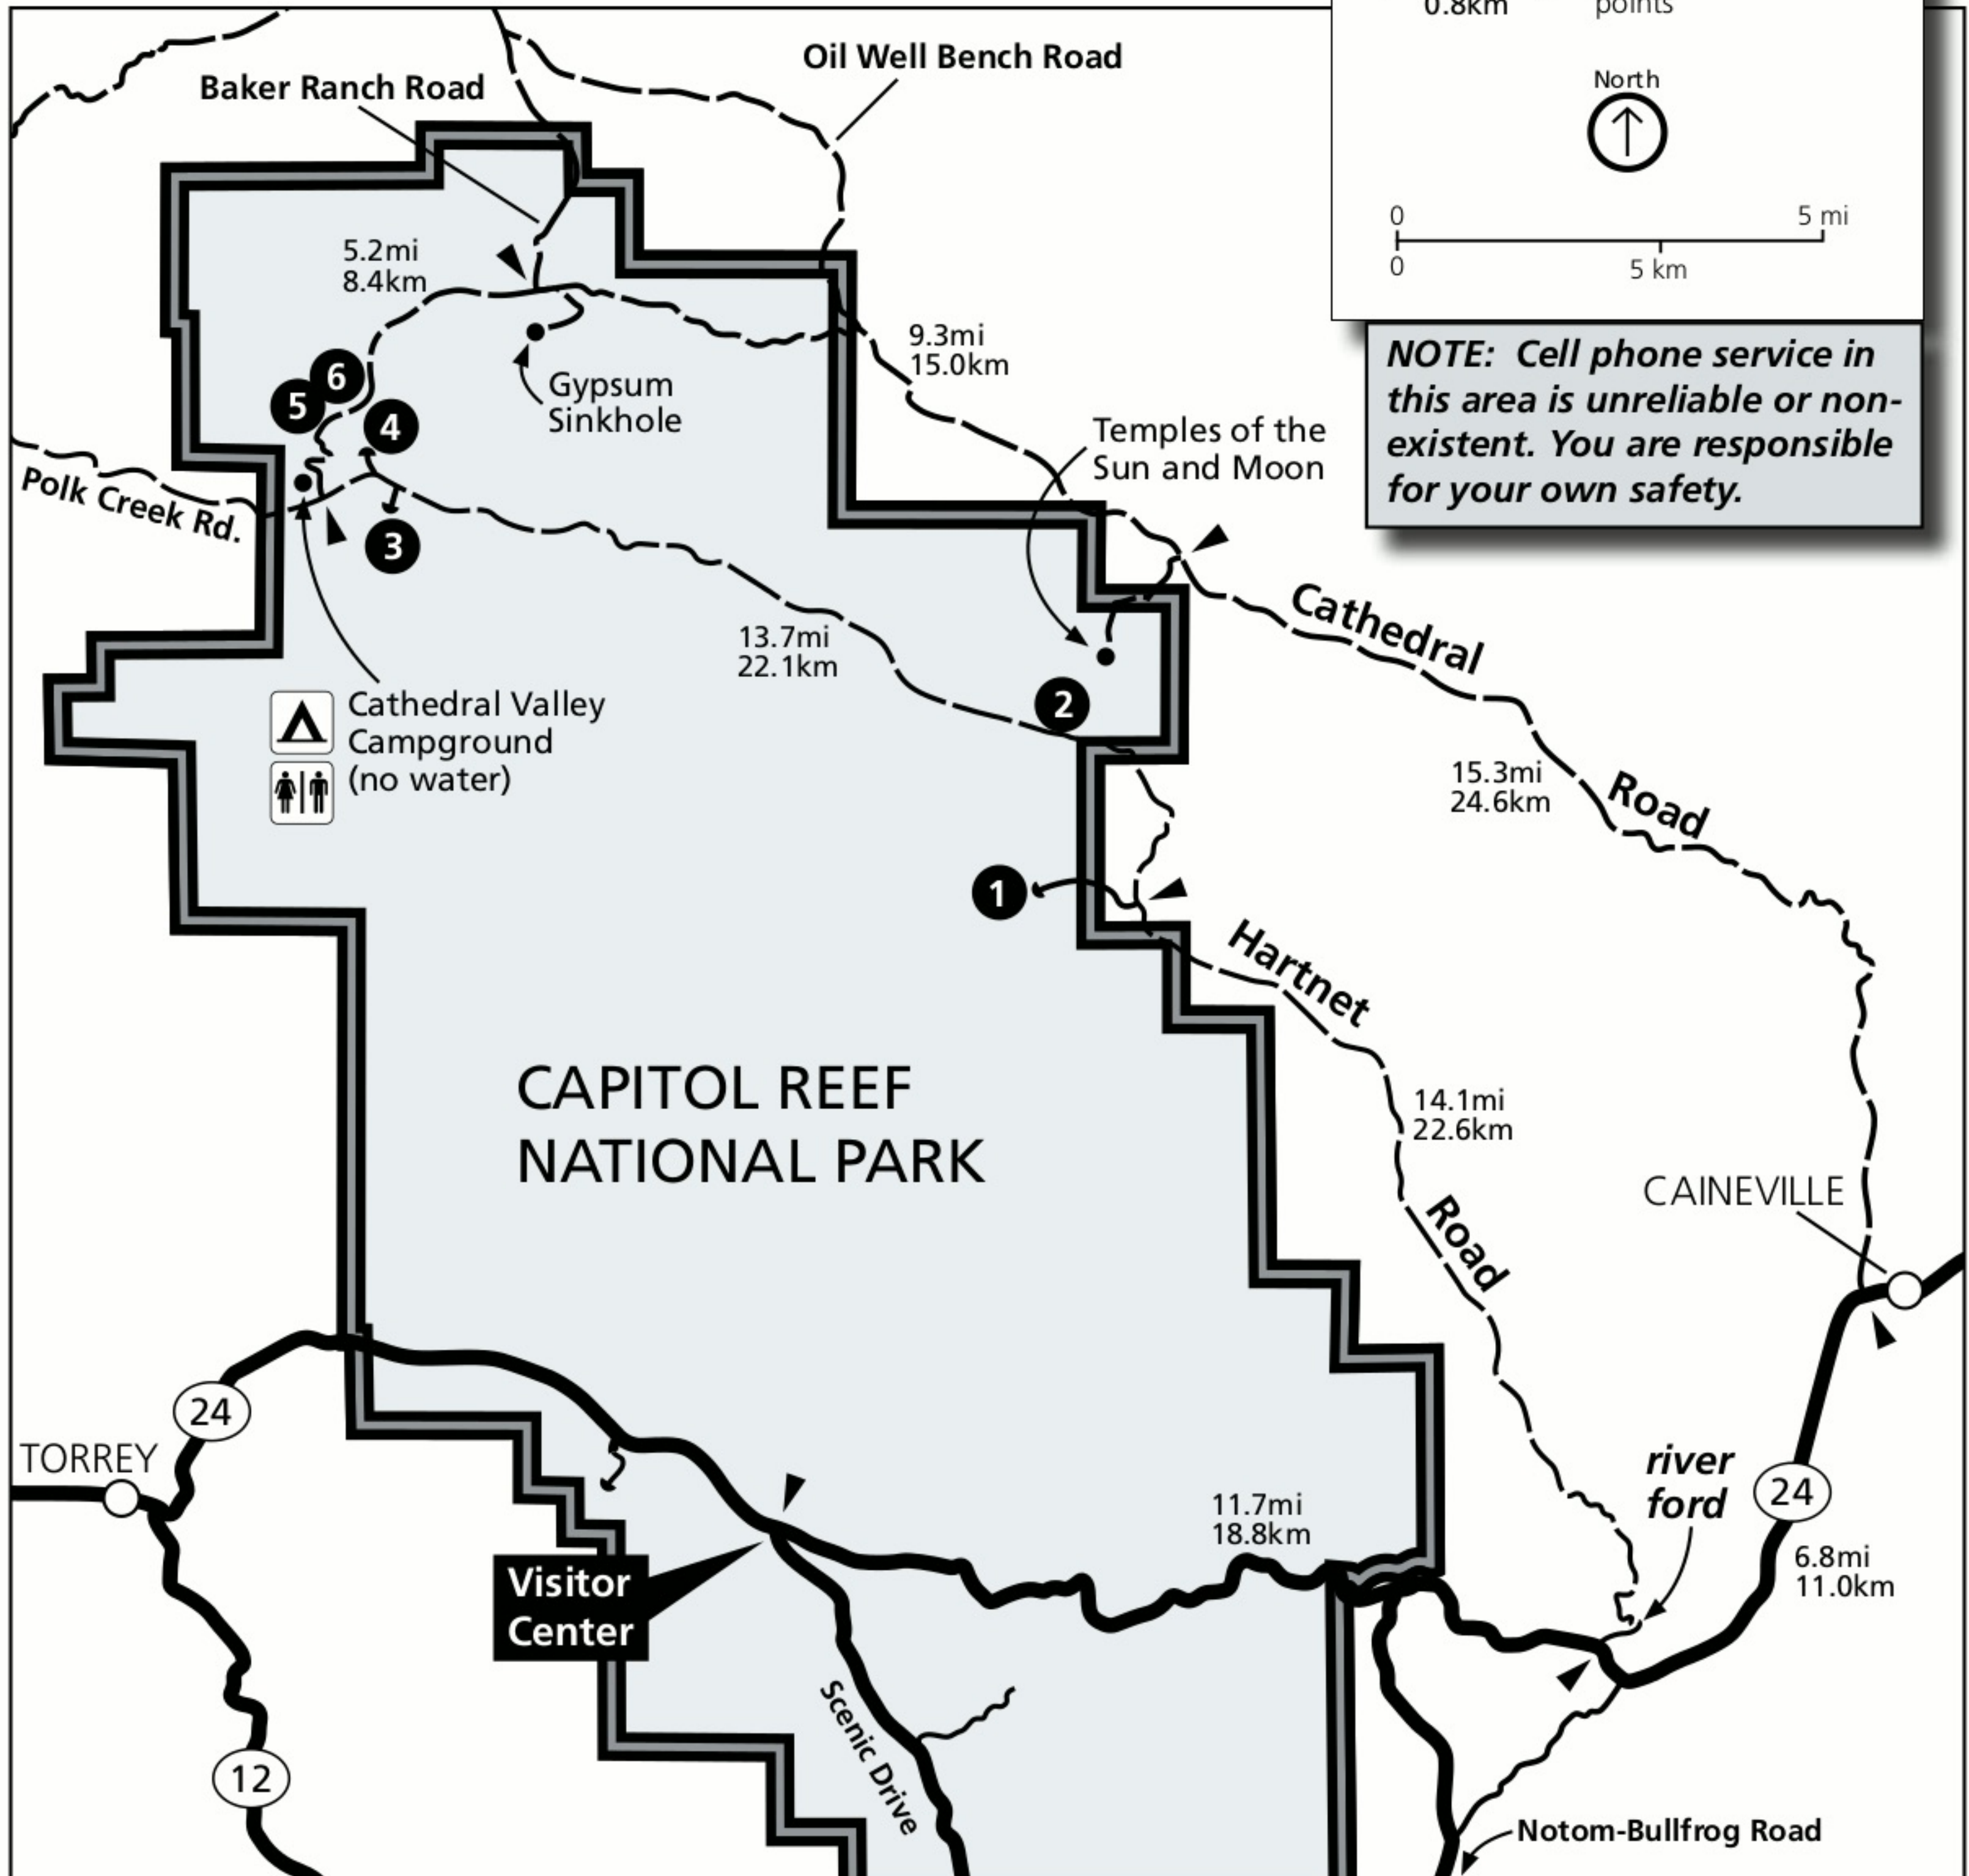

Trailhead Location Map

- 1 Jailhouse Rock / Temple Rock Route (Lower South Desert Overlook)
- 2 Lower Cathedral Valley Overlook Route
- 3 Upper South Desert Overlook
- 4 Upper Cathedral Valley Overlook
- 5 Morrell Cabin Trail
- 6 Cathedrals Trail

	Park boundary
	Paved road
	Unpaved road
	Unimproved road (high clearance necessary)
	Distance between points

0.5mi / 0.8km

North

0 5 mi / 0 5 km

NOTE: Cell phone service in this area is unreliable or non-existent. You are responsible for your own safety.

Cathedral Valley Campground (no water)

CAPITOL REEF NATIONAL PARK

Visitor Center

TORREY

CAINEVILLE

river ford

Notom-Bullfrog Road