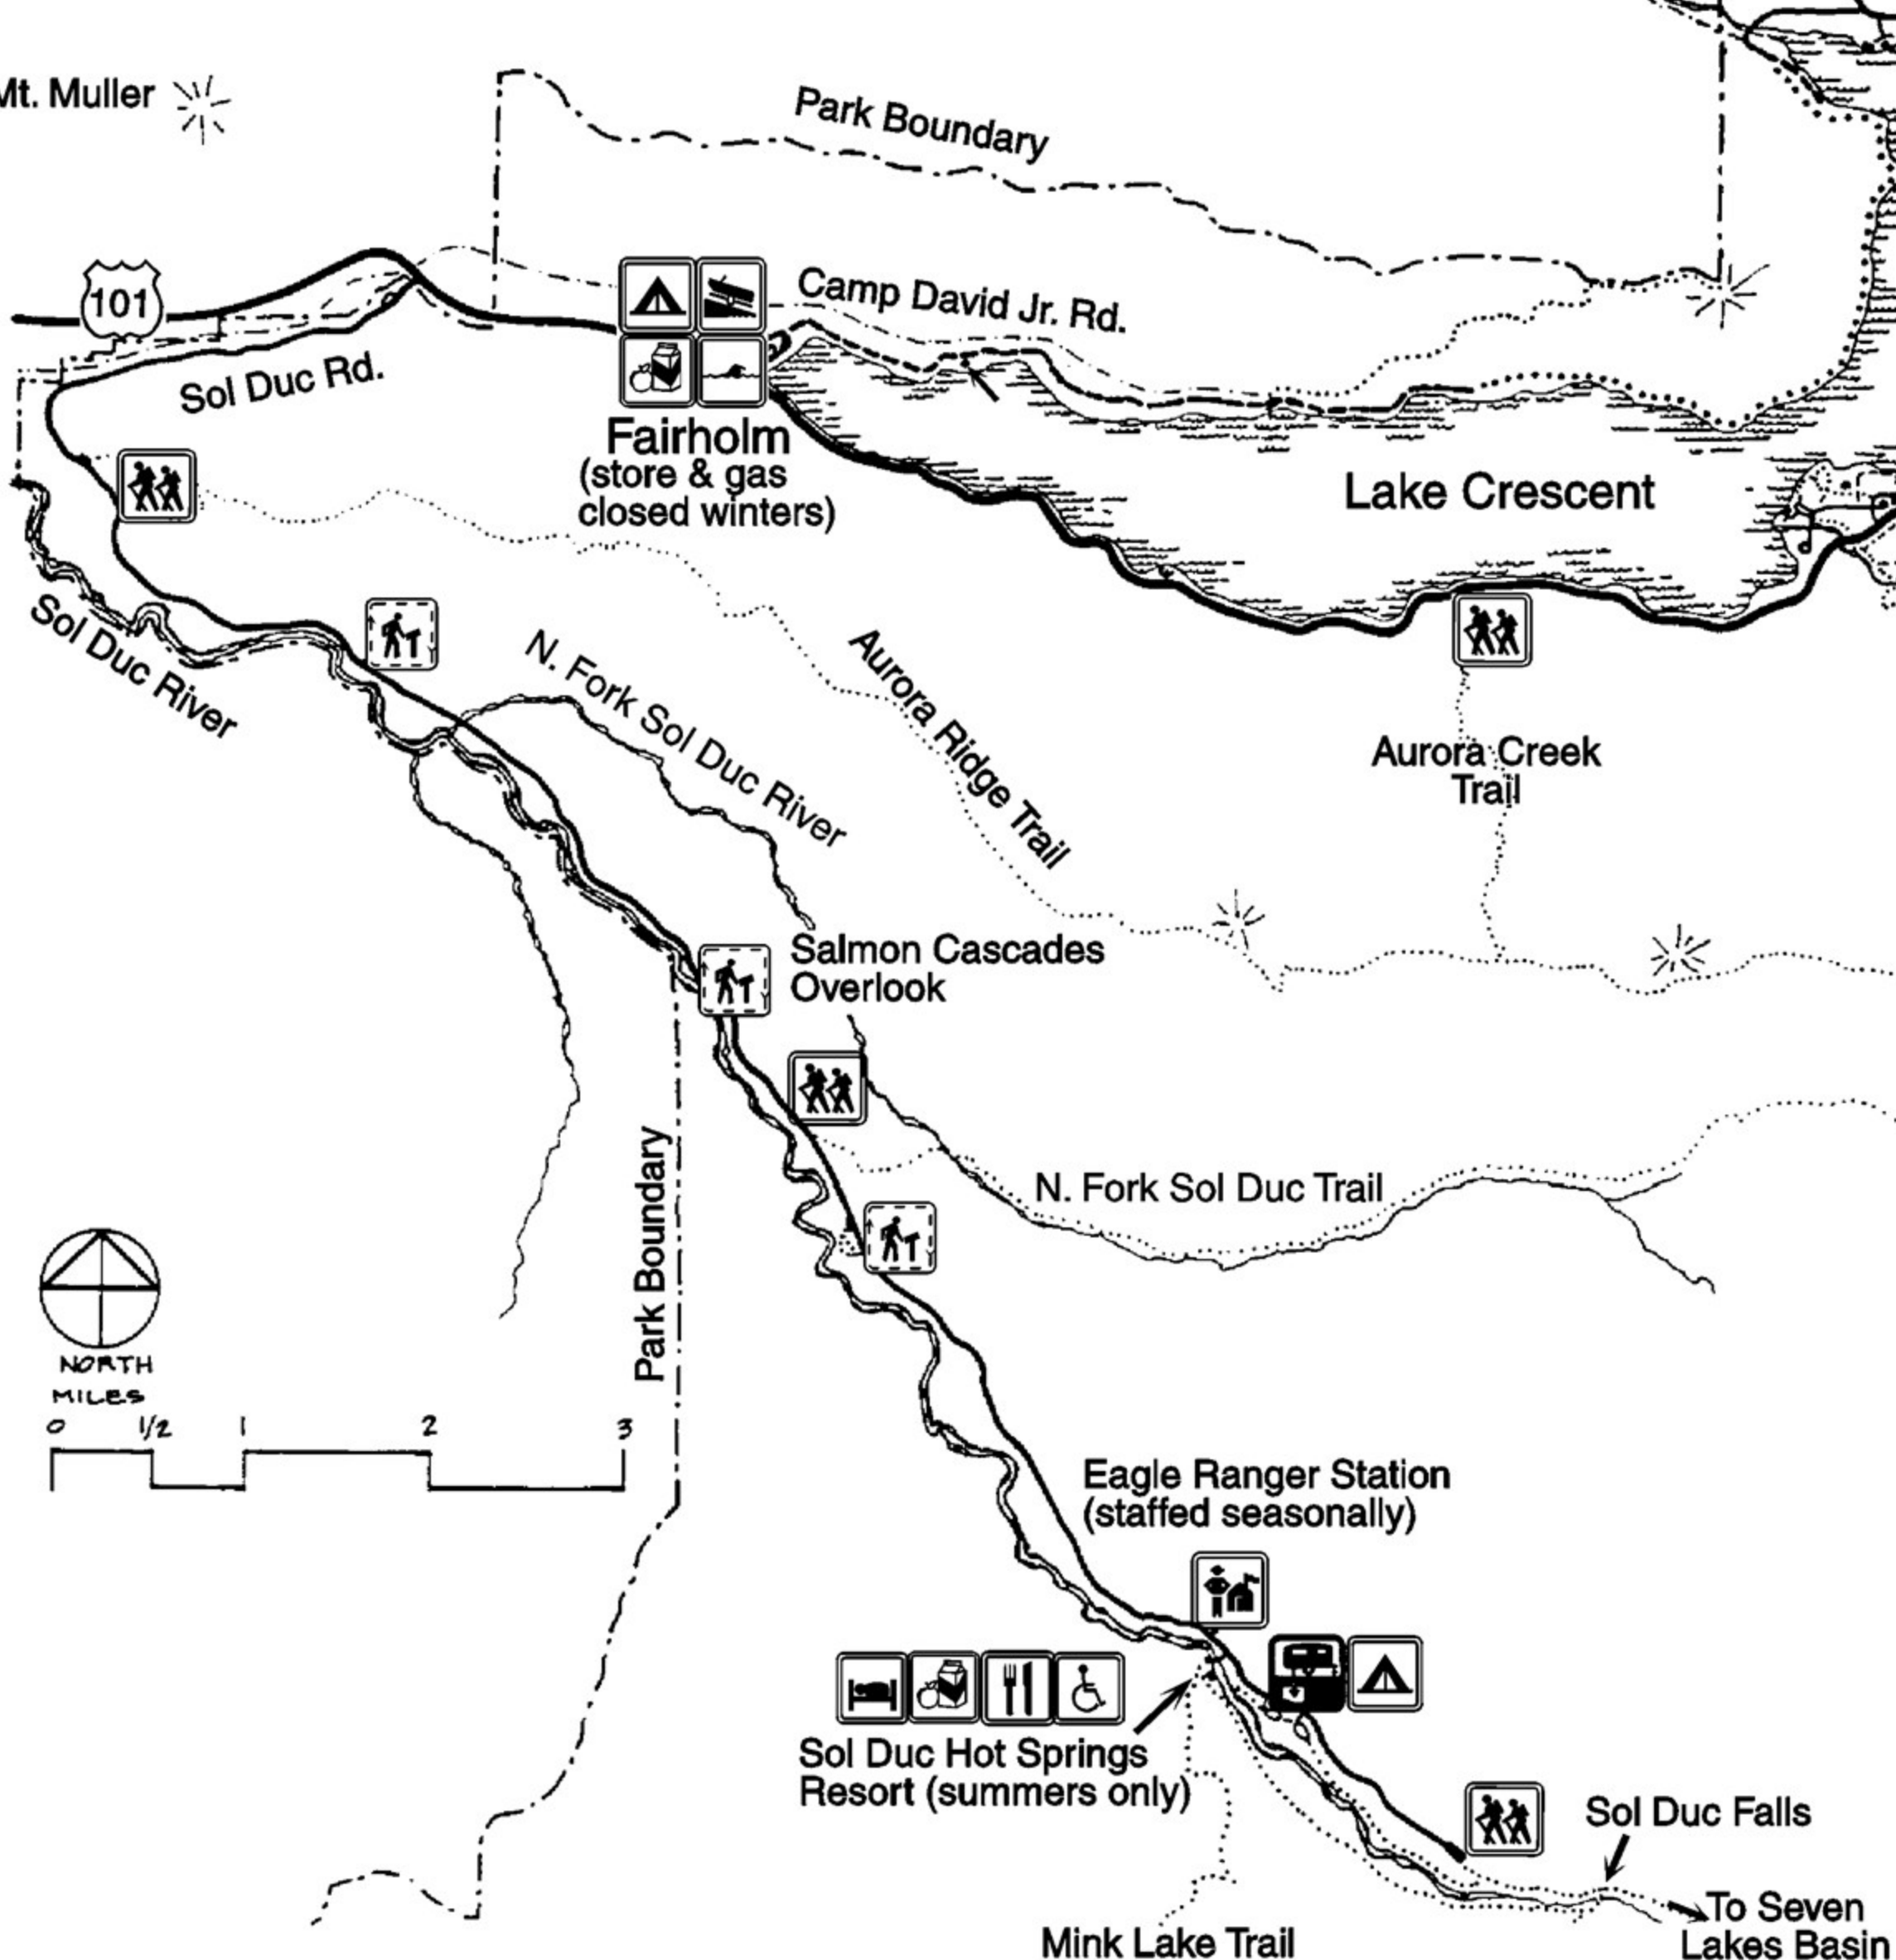

Mt. Muller 

101

Sol Duc Rd.

Park Boundary

Camp David Jr. Rd.

Fairholm
(store & gas
closed winters)

Lake Crescent

Sol Duc River

N. Fork Sol Duc River

Aurora Ridge Trail

Aurora Creek
Trail

Salmon Cascades
Overlook

N. Fork Sol Duc Trail

Park Boundary

Eagle Ranger Station
(staffed seasonally)

Sol Duc Hot Springs
Resort (summers only)

Sol Duc Falls

Mink Lake Trail

To Seven
Lakes Basin

NORTH
MILES